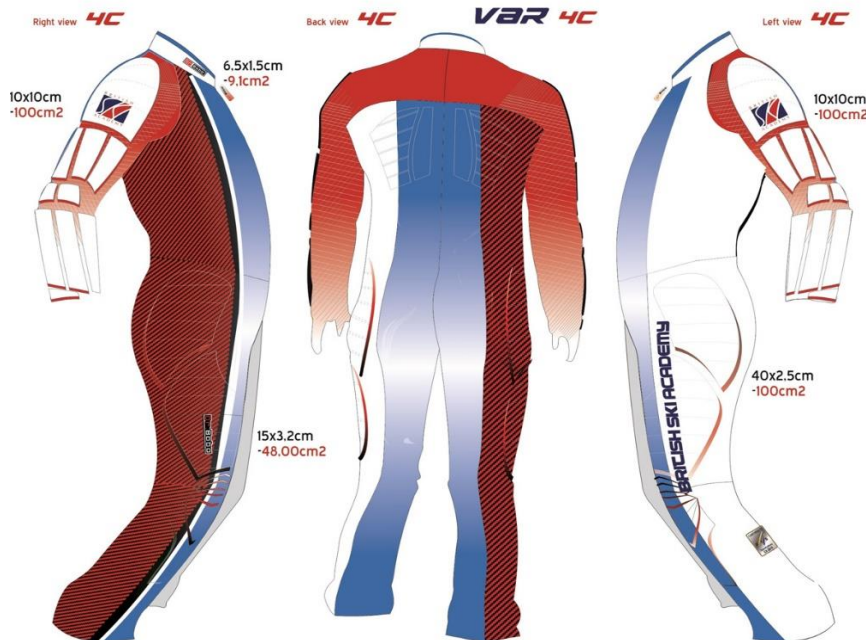

Dr Bobo BSA Logo Race Suits

30x 45 mm

BRITISH SKI ACADEMY

collar -9.10cm²

thigh -48cm²

TOTAL MARKINGS -357.10cm²

CORRECTED 22nd NOV 16

**BRITISH SKI ACADEMY
CAT SUIT 2016 2017**

Junior Padded Race Suits

Size	Cost £
6 (116)	242
8 (128)	255
10 (140)	260
12 (152)	275
14 (164)	299
16 (176)	337

Adult Padded Race Suits (FIS)

Size	Cost £
XS (46/Women)	352
S (48/Women)	389
M (50)	402
L (52)	421
XL (54)	452